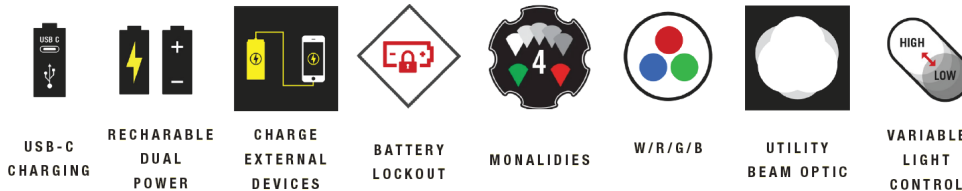

**PRODUCT DETAILS**

The voice-activated RL35R allows you to take control while keeping your hands free. With COAST's VARIABLE LIGHT CONTROL™, a dial for adjusting brightness the ARC280™ system brings bright, diffused light wherever you look. With different LED colour options (including red, green, blue and advanced ARC COB lighting) you're ensured optimal illumination.

A removable battery pack with REAR SAFETY SIGNAL™ red lighting enhances safety completing the package.

Ideal for hiking, camping, running or professional applications, the RL30 Series provides reliable and versatile lighting in any situation.

**ARC280**  
Area Light System

**TECHNICAL DATA**

<b>LIGHT MODES</b>	High, Low, Combined High, Combined Low
<b>BEAM MODES</b>	Flood / Spot / Combined
<b>REAR FACING</b>	Red: Solid or Flashing
<b>CHARGING</b>	Charge in headlamp (USB-C) with indicator

<b>IP RATING</b>	IP54
<b>WEIGHT</b>	159 grams
<b>SUPPLIED WITH</b>	One Meter USB-C Split Charging Cable / Hardhat Clips / Silicone Strap
<b>BATTERY</b>	Detachable ZITHION-X™ ZX850 rechargeable battery pack or 2 x CR123 lithium